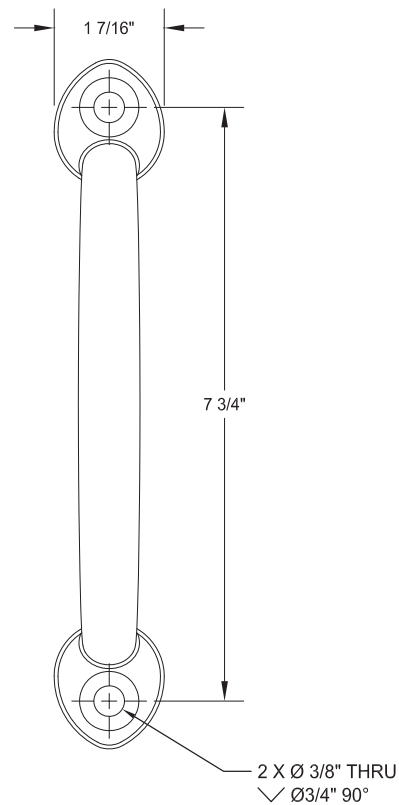

WDP0108 Willoughby Door Pull

WDP0108 Specifications:

- Cast 304 Stainless Steel
- Brushed Stainless Finish
- 9" Long x 2-3/16" Height / Projection
- 3/8-16 Oval Head Security Screws Provided

WARNING: Cancer and Reproductive Harm