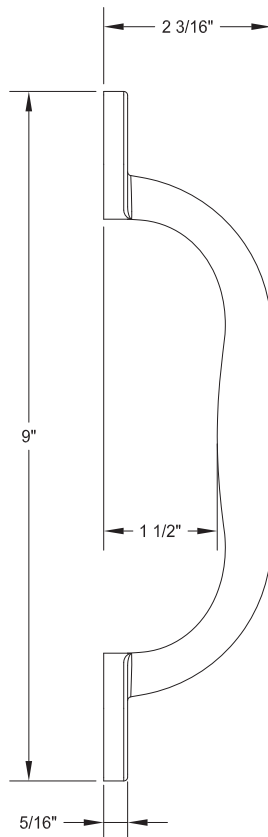

WDP0108 Willoughby Door Pull

WDP0108 Specifications:

- Cast 304 Stainless Steel
- Brushed Stainless Finish
- 9" Long x 2-3/16" Height / Projection
- 3/8-16 Oval Head Security Screws Provided

WARNING: Cancer and Reproductive Harm