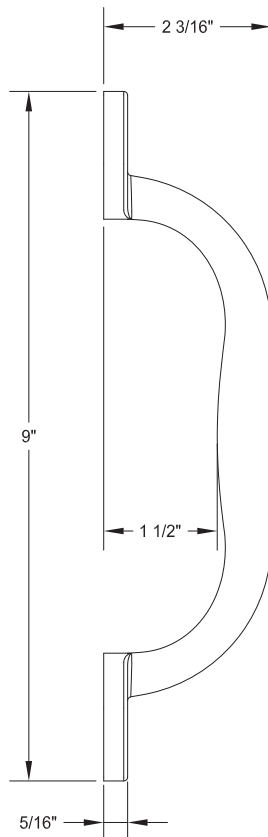

WDP0108 Willoughby Door Pull

WDP0108 Specifications:

- Cast 304 Stainless Steel
- Brushed Stainless Finish
- 9" Long x 2-3/16" Height / Projection
- 3/8-16 Oval Head Security Screws Provided

WARNING: Cancer and Reproductive Harm