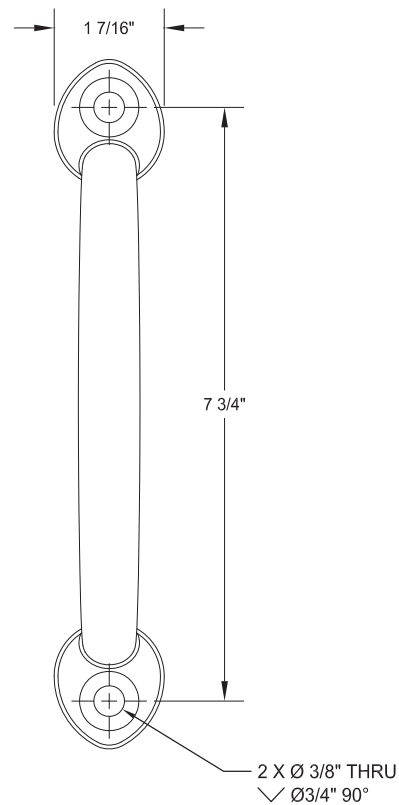

WDP0108 Willoughby Door Pull

WDP0108 Specifications:

- Cast 304 Stainless Steel
- Brushed Stainless Finish
- 9" Long x 2-3/16" Height / Projection
- 3/8-16 Oval Head Security Screws Provided

WARNING: Cancer and Reproductive Harm