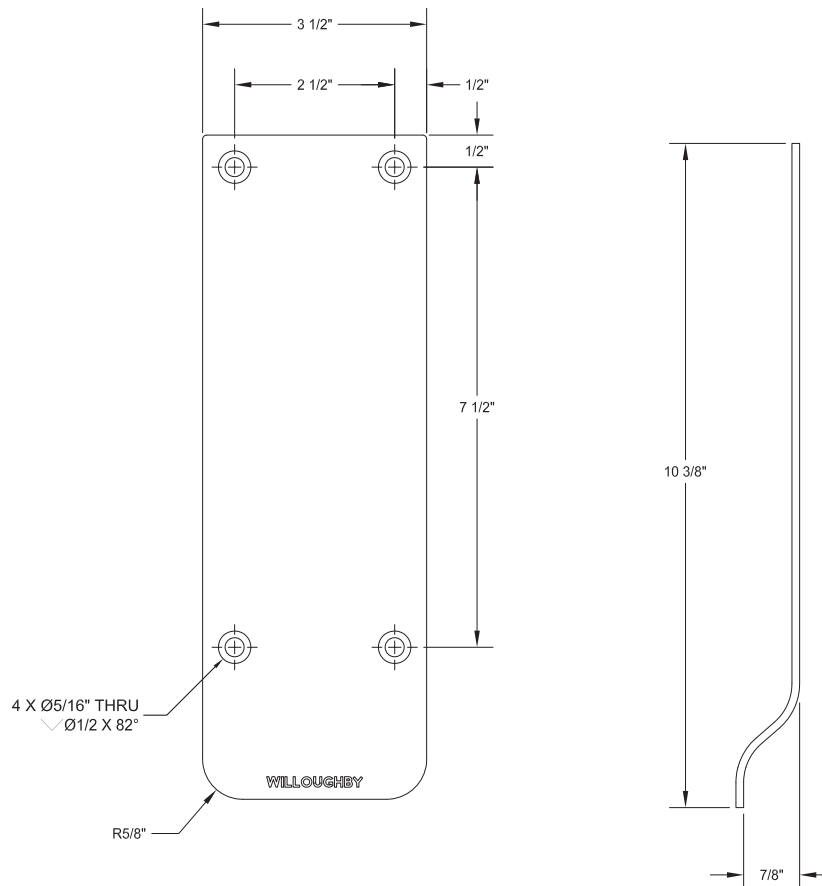

WPP0310 Willoughby Door Push/Pull

WPP0310 Specifications:

- 11GA. 304 Stainless Steel
- Brushed Stainless Finish
- 10-1/4" x 3-1/2"
- 1/4-20 Flat Head Security Screws Provided

WARNING: Cancer and Reproductive Harm