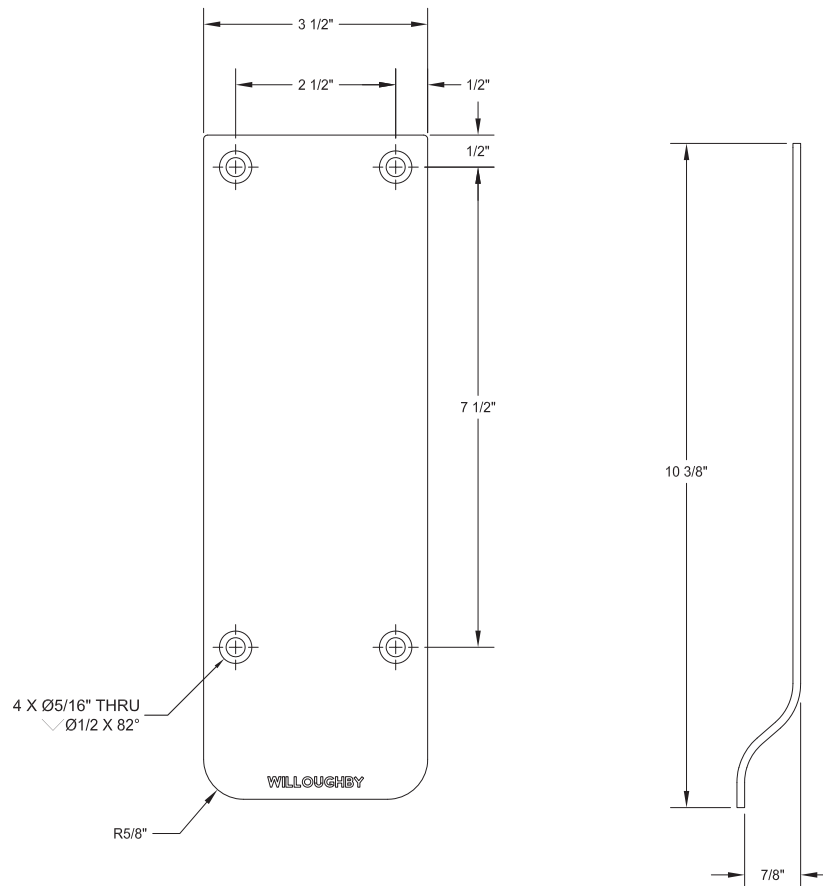

WPP0310 Willoughby Door Push/Pull

WPP0310 Specifications:

- 11GA. 304 Stainless Steel
- Brushed Stainless Finish
- 10-1/4" x 3-1/2"
- 1/4-20 Flat Head Security Screws Provided

WARNING: Cancer and Reproductive Harm