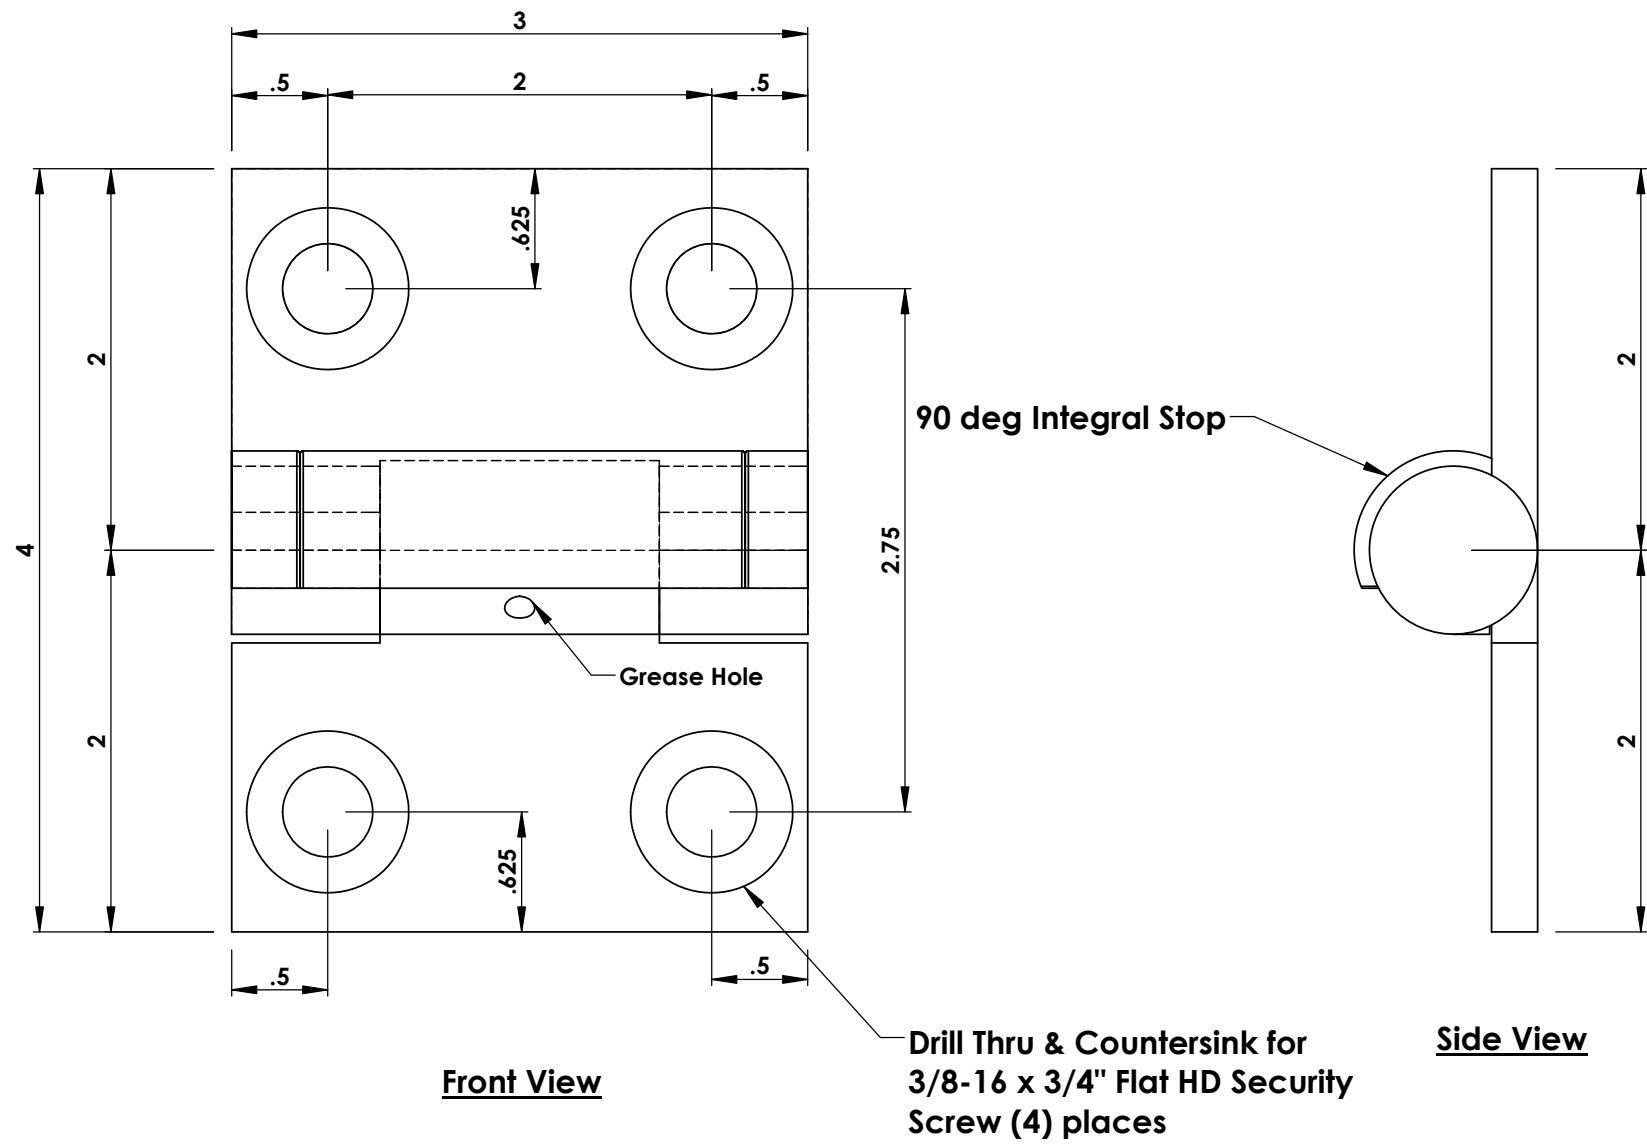

Titan Food Pass Hinge (Part No. TFP-852330)

90 Degree View

PROJECT NAME:

TITAN PROJECT NUMBER:

PROJECT LOCATION:

TITAN STEEL DOOR CUSTOMER:

PAGE #