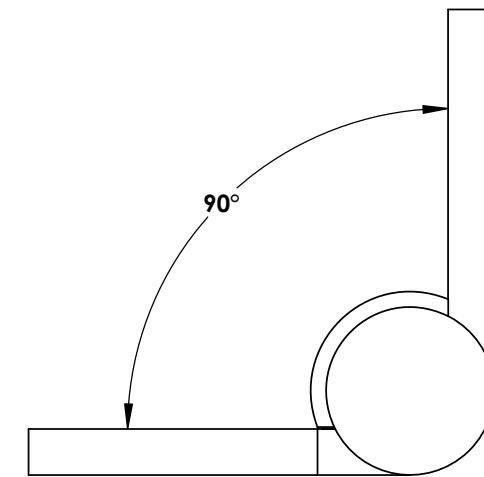

Titan Food Pass Hinge (Part No. TFP-852330)

90 Degree View

PROJECT NAME:

TITAN PROJECT NUMBER:

PROJECT LOCATION:

TITAN STEEL DOOR CUSTOMER:

PAGE #