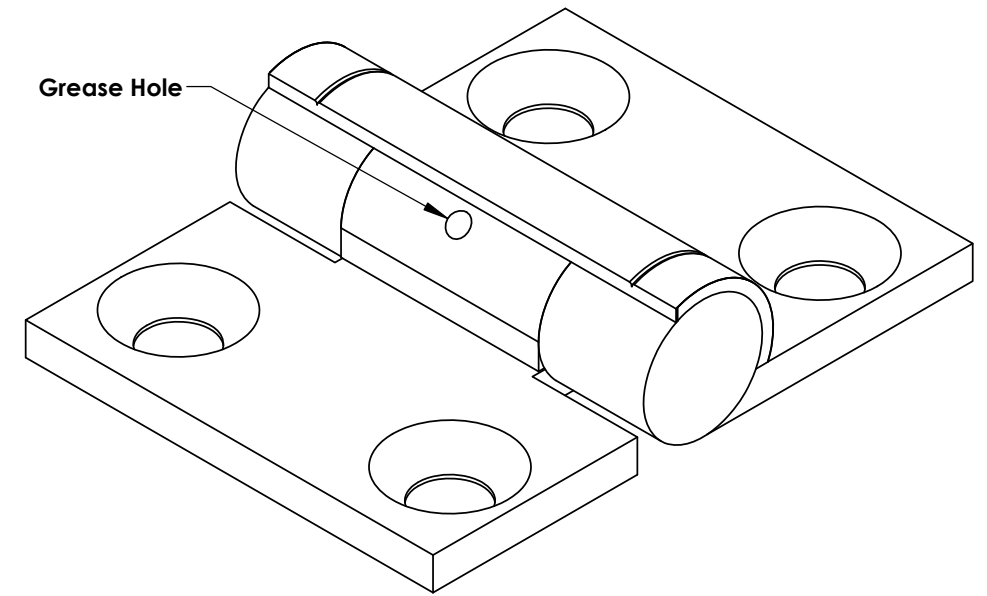

Titan Food Pass Hinge (Part No. TFP-852330)

90 Degree View

PROJECT NAME:

TITAN PROJECT NUMBER:

PROJECT LOCATION:

TITAN STEEL DOOR CUSTOMER:

PAGE #