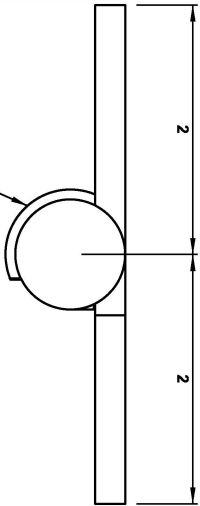

**Titan Welded Food Pass Hinge**  
**(Part No. TWH-852330)**

**Front View**

90 deg Integral Stop

**Side View**

**90 Degree View**

PROJECT NAME:

TITAN PROJECT NUMBER:

PROJECT LOCATION:

TITAN STEEL DOOR CUSTOMER:

P AGE #