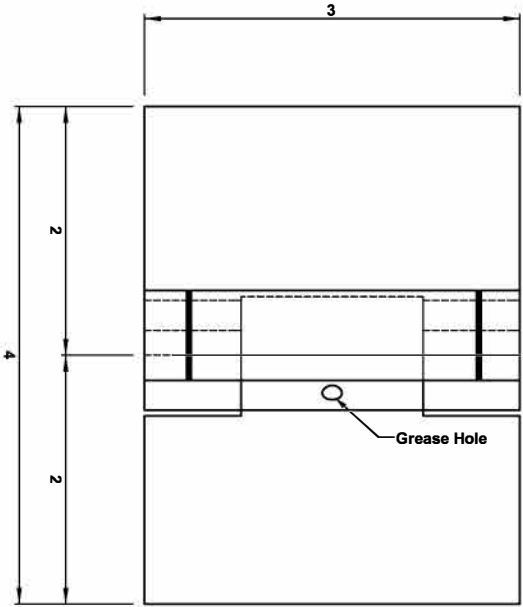

**Titan Welded Food Pass Hinge**  
**(Part No. TWH-852330)**

**Front View**

90 deg Integral Stop

**Side View**

**90 Degree View**

PROJECT NAME:

TITAN PROJECT NUMBER:

PROJECT LOCATION: