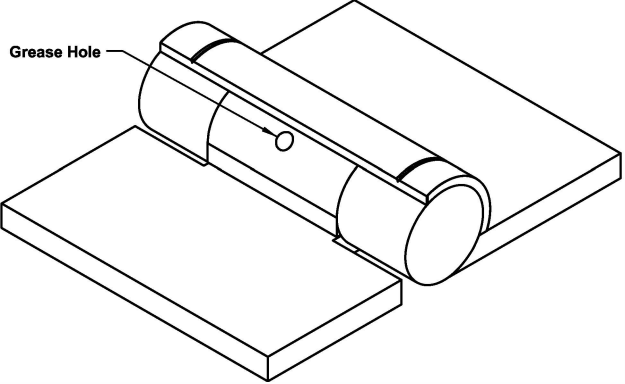

**Titan Welded Food Pass Hinge**  
**(Part No. TWH-852330)**

**Front View**

90 deg Integral Stop

**Side View**

**90 Degree View**

PROJECT NAME:

TITAN PROJECT NUMBER:

PROJECT LOCATION: