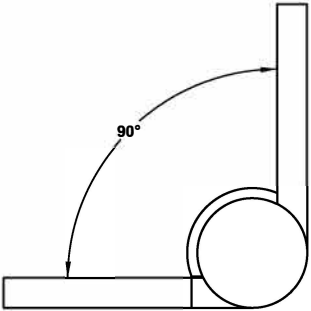

**Titan Welded Food Pass Hinge**  
**(Part No. TWH-852330)**

**Front View**

90 deg Integral Stop

**Side View**

**90 Degree View**

PROJECT NAME:

TITAN PROJECT NUMBER:

PROJECT LOCATION: